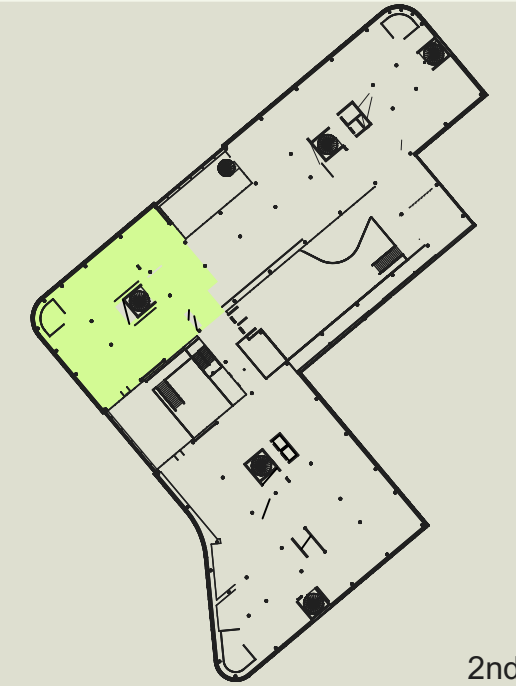

Colony Leppävaara, 2nd Floor (630m²)

Working desk capacity: approx. 70

2nd Floor

- 1 x Meeting Room L
- 4 x Meeting Room M
- 1 x Meeting Room S
- 2 x Focus Room (2p)
- 3 x Focus Room (1p)
- 5 x WC
- 1 x Community Cafe